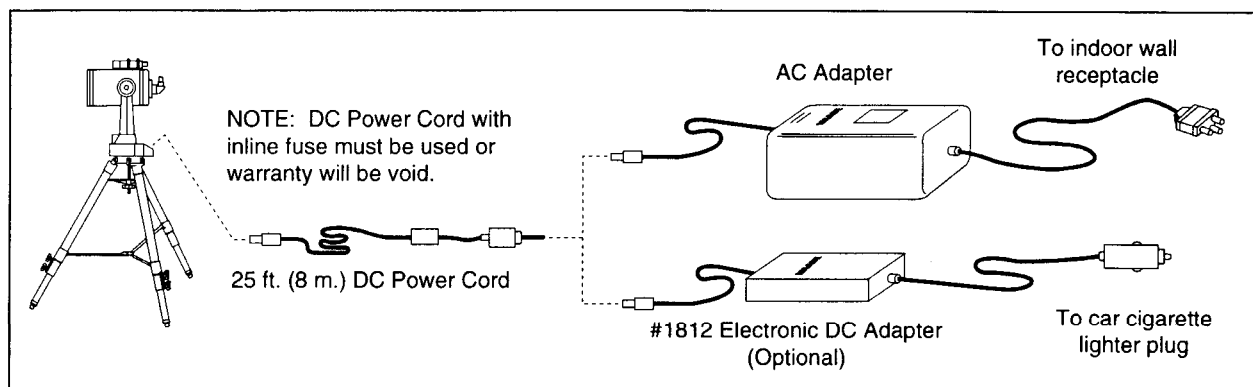

AC OPERATION

To power the telescope using AC house current, follow these steps:

1. Plug the AC Adapter into an **indoor** wall receptacle.

CAUTION: The AC adapter supplied with this telescope is for indoor use only. Do not plug this adapter into an outdoor AC receptacle or serious electrical shock may result.

2. Connect the 25-ft. (8-m) DC power cord to the AC adapter.
3. Plug the 25-ft. (8-m) DC power cord into the 18vDC connector on the power panel of the LX200.
4. Operate the telescope as described in the LX200 Instruction Manual.

DC OPERATION

(Using the optional #1812 Electronic DC Adapter)
For DC operation from a car battery, perform the following steps:

NOTE: The 25-ft. (8-m) DC power cord cannot be connected directly to the cigarette lighter plug—you must use the #1812 Electronic DC Adapter.

1. Connect the optional #1812 DC Adapter to the car cigarette lighter plug.
2. Connect the 25-ft. (8-m) DC power cord to the #1812 DC Adapter.
3. Plug the 25-ft. (8 m) DC power cord into the 18vDC connector on the power panel of the LX200.
4. Operate the telescope as described in the LX200 Instruction Manual.

CUSTOMER SERVICE

If you have any questions regarding the use of the 18-volt DC power supply, please call Meade Customer Service at (949) 451-1450. Customer Service hours are from 8:30 AM to 4:30 PM Pacific Time, Monday through Friday.

ADVANCED PRODUCTS DIVISION

Meade Instruments Corporation

World's Leading Manufacturer of Astronomical Telescopes for the Serious Amateur
6001 Oak Canyon, Irvine, California 92618 ■ (949) 451-1450
FAX: (949) 451-1460 ■ www.meade.com

© 2000